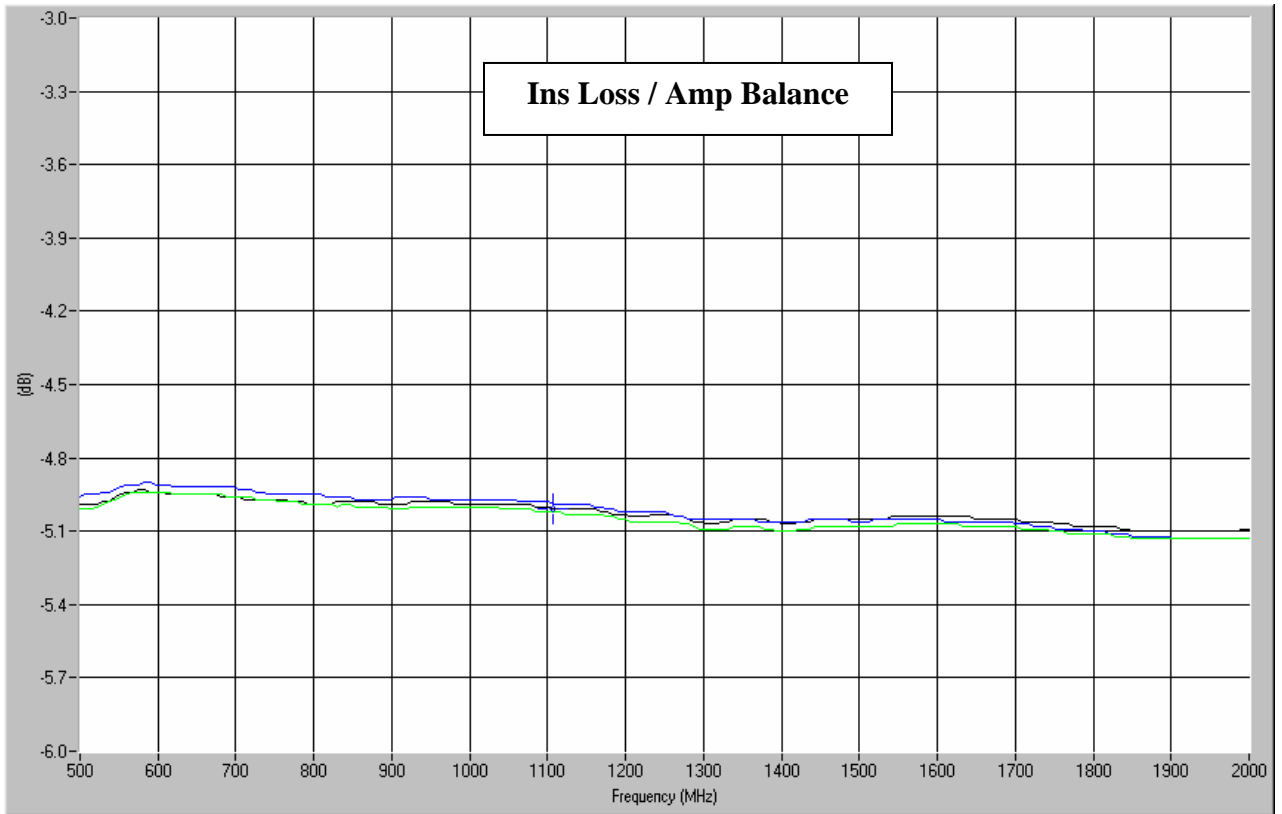

Typical Test Data Plots

USA/Canada: (315) 432-8909
 Toll Free: (800) 411-6596
 Europe: +44 2392-232392

Typical Test Data Plots