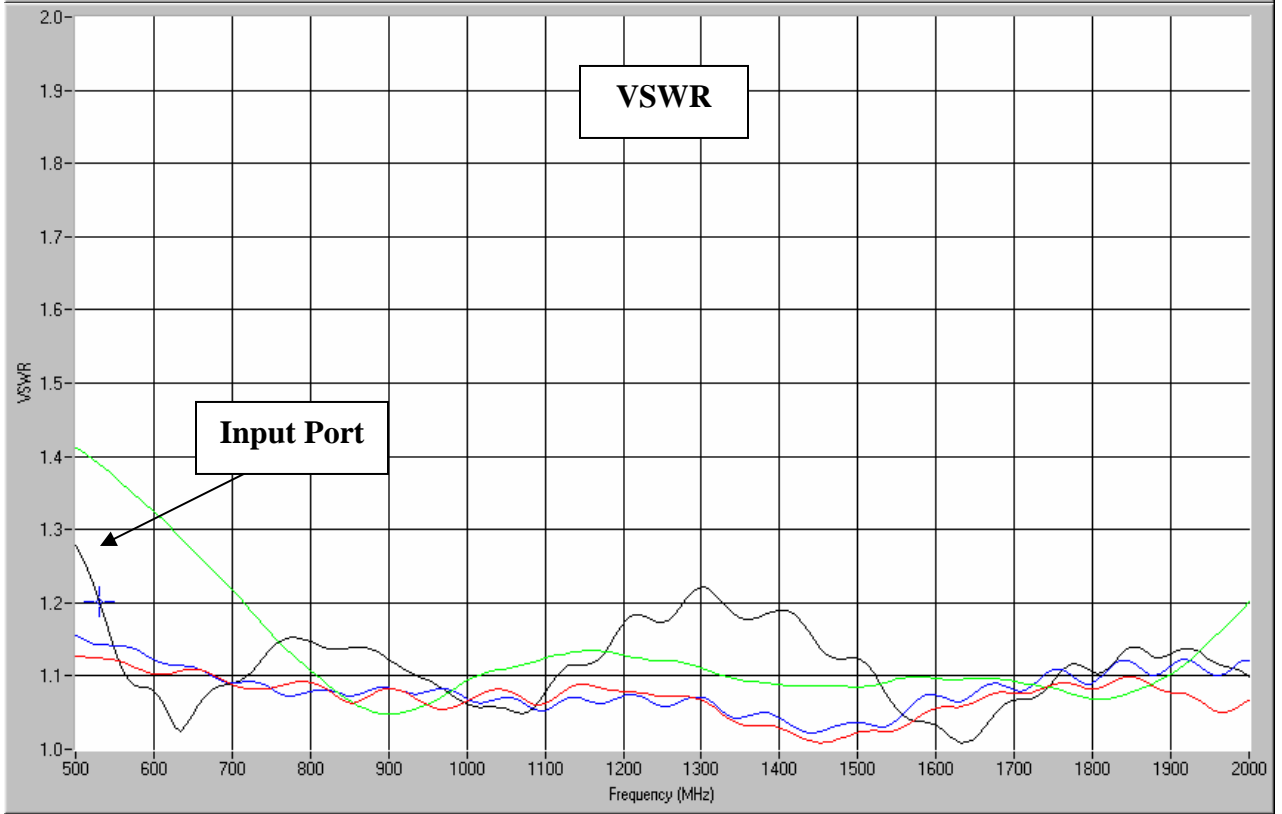

Typical Test Data Plots

USA/Canada: (315) 432-8909
 Toll Free: (800) 411-6596
 Europe: +44 2392-232392

Typical Test Data Plots