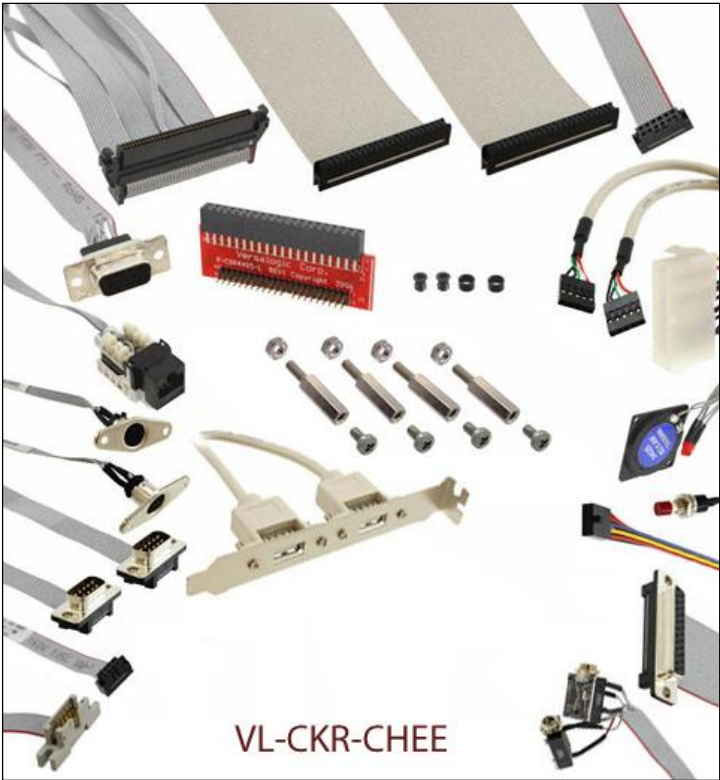

Development Cable Kit VL-CKR-CHEE

Ordering Information

Model	Description
VL-CKR-CHEE	EPM-32 Cheetah Evaluation Cable Kit. Includes VL-CBR-8001, 0501, 0803, 1008, 1201, 4405, 4406, and HDW-101.